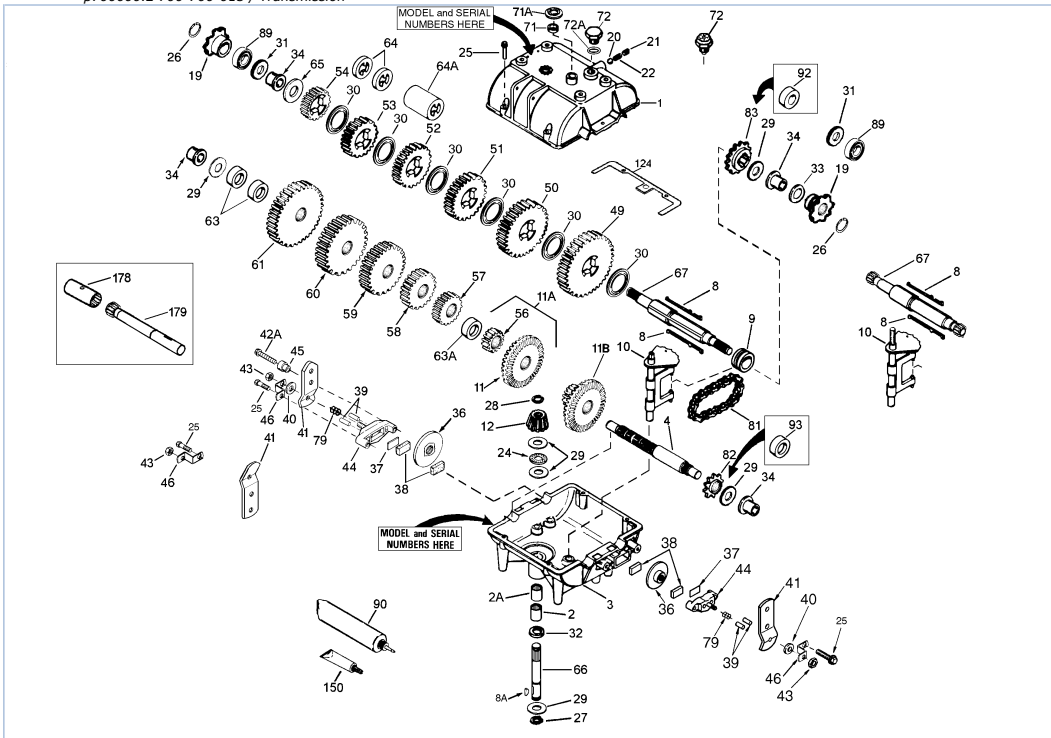

p700000.2 700-700-013 / Transmission

## Part List

p700000.2 700-700-013 / Transmission

REF #	ITEM #	DESCRIPTION	QTY	REMARK
1	772083A	Transmission Cover		
2	780086A	Needle Bearing		
2A	780142	Needle Bearing		
3	770061A	Transmission Case		
4	776134	Countershaft		
8	792089A	Shifter Key		
9	784266	Shift Collar		
10	784267	Shift Rod & Fork		
11	778154	Bevel Gear (42 teeth-steel)		
12	778176	Input Bevel Pinion		
20	792077A	Steel Ball, 5/16" dia.		
21	792078	Set Screw, 3/8-16 x 3/8"		
22	792079	Spring		
24	780071	Thrust Bearing		
25	792073A	Screw, 1/4-20 x 1-1/4"		
27	792035	Retaining Ring		
28	788040	Retaining Ring		
29	780072	Thrust Washer		
30	780108	Thrust Washer		
30A	780108	Thrust Washer		
32	792001	"O" Ring		
34	780105A	Flanged Bushing		
49	778146A	Spur Gear (37 teeth)		
50	778125	Spur Gear (35 teeth)		
51	778124A	Spur Gear (30 teeth)		
52	778123A	Spur Gear (25 teeth)		
56	778145	Spur Gear (12 teeth-steel)		
57	778151	Spur Gear (15 teeth)		
58	778126A	Spur Gear (20 teeth)		
59	778127A	Spur Gear (25 teeth)		
63	786071	Countershaft Spacer (3/8" long)		
64	786072	Output Shaft Spacer (3/8" long)		
65	780139	Thrust Washer (stepped)		
66	776135	Input Shaft (3-11/16" long)		
67	776217	Brake Shaft (8-13/16" long)		
71	788069	Square Cut Seal		
72	792074	Threaded Plug		
81	786081	Roller Chain (No. 41 chain, 24 links)		
82	786082	Sprocket (9 teeth)		
83	786083	Sprocket (18 teeth)		
90	788067B	Grease		32 oz. bottle Bentonite grease
150	510334	Gasket Eliminator (Loctite #515)		

## Dealer Information

Dealer Name: Phone:

## Part List

*Tecumseh-Head 700-700-013 / Complete Replacement.*

REF #	ITEM #	DESCRIPTION	QTY	REMARK
1	794461	Complete Replacement - Transmission	1	